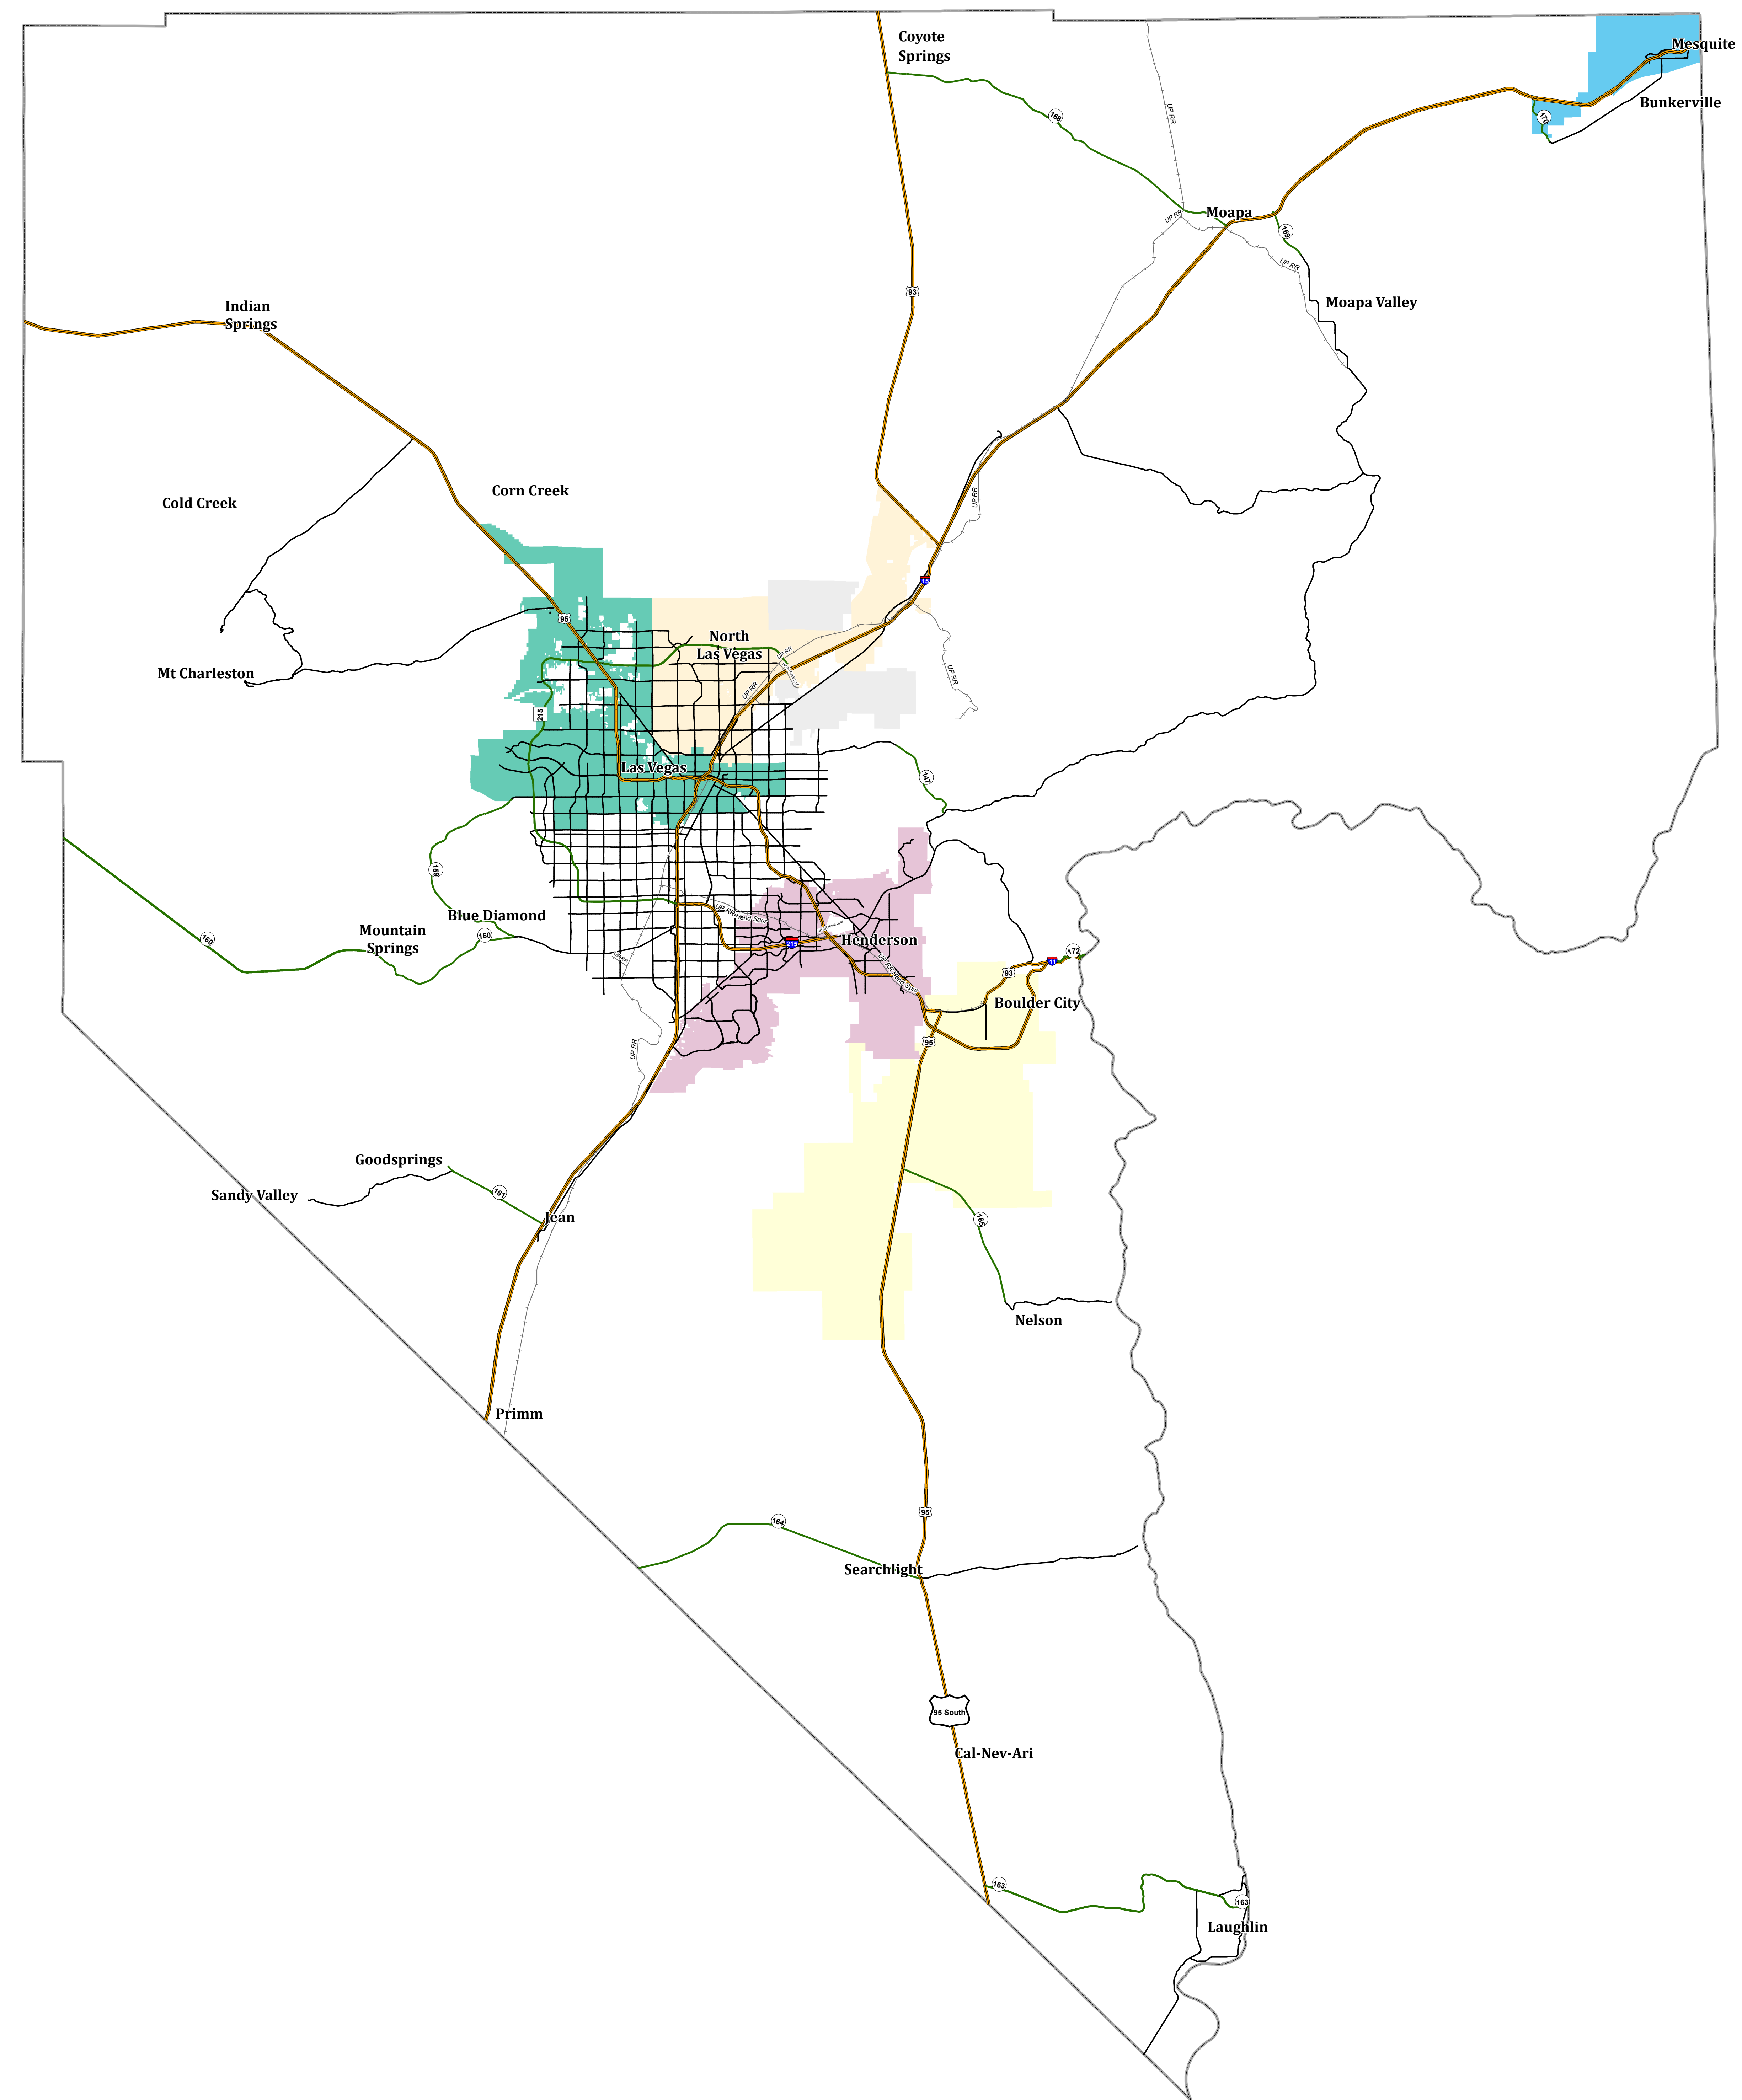

Incorporated Cities

Clark County, Nevada

GEOGRAPHIC
INFORMATION
SYSTEMS

Streets

- Major Highway
- Highway
- Major Street
- Railroad
- County Boundary

Cities

- Unincorporated Clark County
- City of Boulder City
- City of Henderson
- City of Las Vegas
- City of Mesquite
- City of North Las Vegas
- Nellis Air Force Base

Date: 6/22/2024

Clark County
Vicinity Map - No Scale

This information is for display purposes only. No liability is assumed as to the accuracy of the data delineated herein.