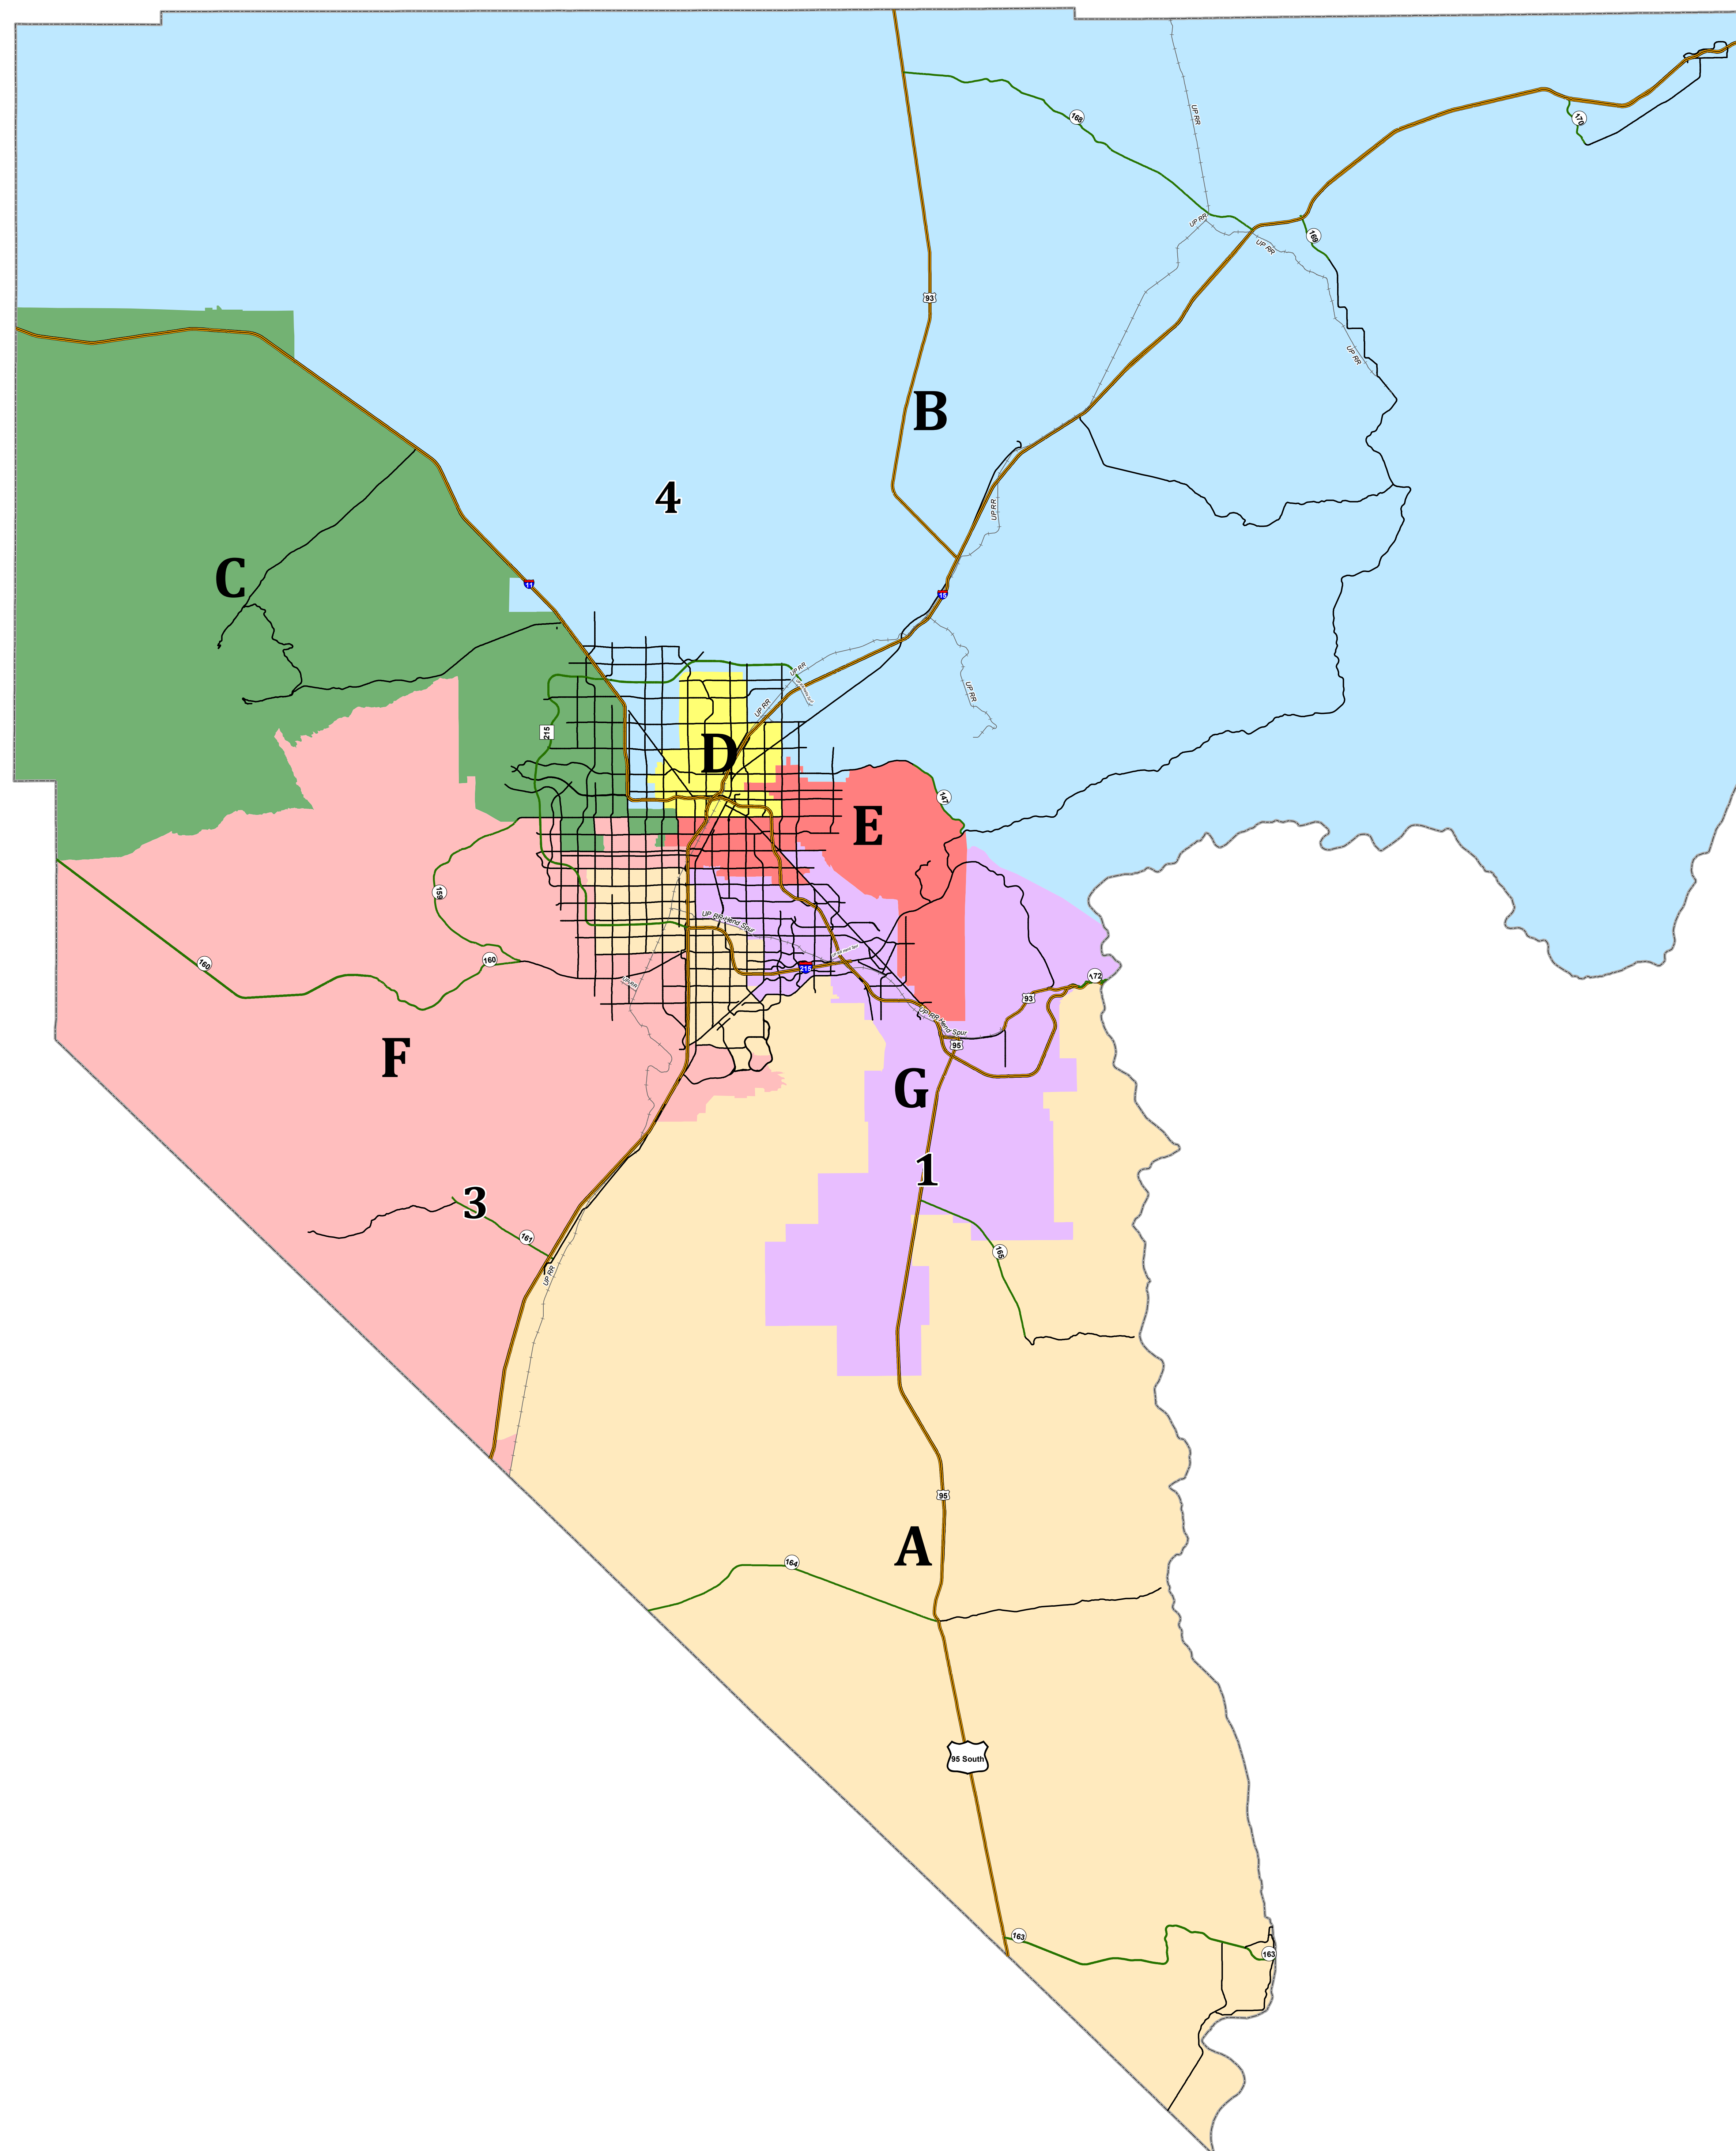

Congressional Districts

Clark County, Nevada

GEOGRAPHIC
INFORMATION
SYSTEMS

Streets

- Major Highway
- Highway
- Major Street
- Railroad
- County Boundary

Commission Districts

- A
- B
- C
- D
- E
- F
- G

Congressional Districts

- 1 - Dina Titus (D)
- 3 - Susie Lee (D)
- 4 - Steven Horsford (D)

Date: 4/1/2025

0 2.25 4.5 9 Miles

Clark County
Vicinity Map - No Scale

This information is for display purposes only. No liability is assumed as to the accuracy of the data delineated herein.